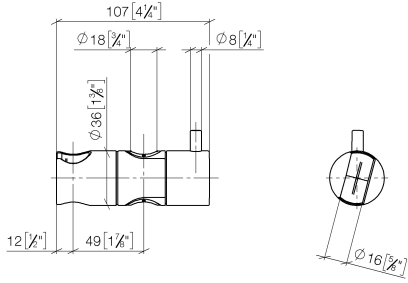

12 580 970

• for pipe diameter 18 mm

Fits: IMO, LULU, MADISON, MEM, TARA,  
CL.1, LISSÉ, VAIA, META, CYO

	Chrome	12 580 970-00
	Brushed Platinum	12 580 970-06
	Platinum	12 580 970-08
	Durabress (23kt Gold)	12 580 970-09
	Dark Chrome	12 580 970-19
	Light Gold	12 580 970-26
	Brushed Light Gold	12 580 970-27
	Brushed Durabress (23kt Gold)	12 580 970-28
	Matte Black	12 580 970-33
	Brushed Bronze	12 580 970-42
	Brushed Champagne (22kt Gold)	12 580 970-46
	Champagne (22kt Gold)	12 580 970-47
	Brushed Chrome	12 580 970-93
	Brushed Dark Platinum	12 580 970-99

12 580 970

mm [inches]

12 580 970

Parts for other finishes can be found here: Brushed Platinum

### Spare parts list

No.	Item Number	Name	Quantity used	Delivery time
1	09 12 12 217 90	sleeve	1	2
2	08 18 40 579 90	adaptor	1	2