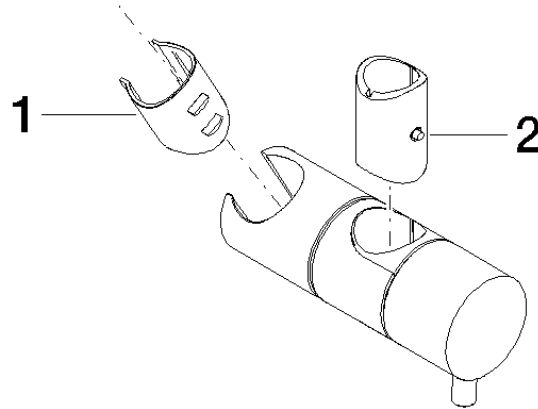

12 580 970

• for pipe diameter 18 mm

Fits: IMO, LULU, MADISON, MEM, TARA,  
CL.1, LISSÉ, VAIA, META, CYO

	Chrome	12 580 970-00
	Brushed Platinum	12 580 970-06
	Platinum	12 580 970-08
	Durabress (23kt Gold)	12 580 970-09
	Dark Chrome	12 580 970-19
	Light Gold	12 580 970-26
	Brushed Light Gold	12 580 970-27
	Brushed Durabress (23kt Gold)	12 580 970-28
	Matte Black	12 580 970-33
	Brushed Bronze	12 580 970-42
	Brushed Champagne (22kt Gold)	12 580 970-46
	Champagne (22kt Gold)	12 580 970-47
	Brushed Chrome	12 580 970-93
	Brushed Dark Platinum	12 580 970-99

12 580 970

mm [inches]

12 580 970

Parts for other finishes can be found here: Brushed Platinum

### Spare parts list

No.	Item Number	Name	Quantity used	Delivery time
1	09 12 12 217 90	sleeve	1	2
2	08 18 40 579 90	adaptor	1	2